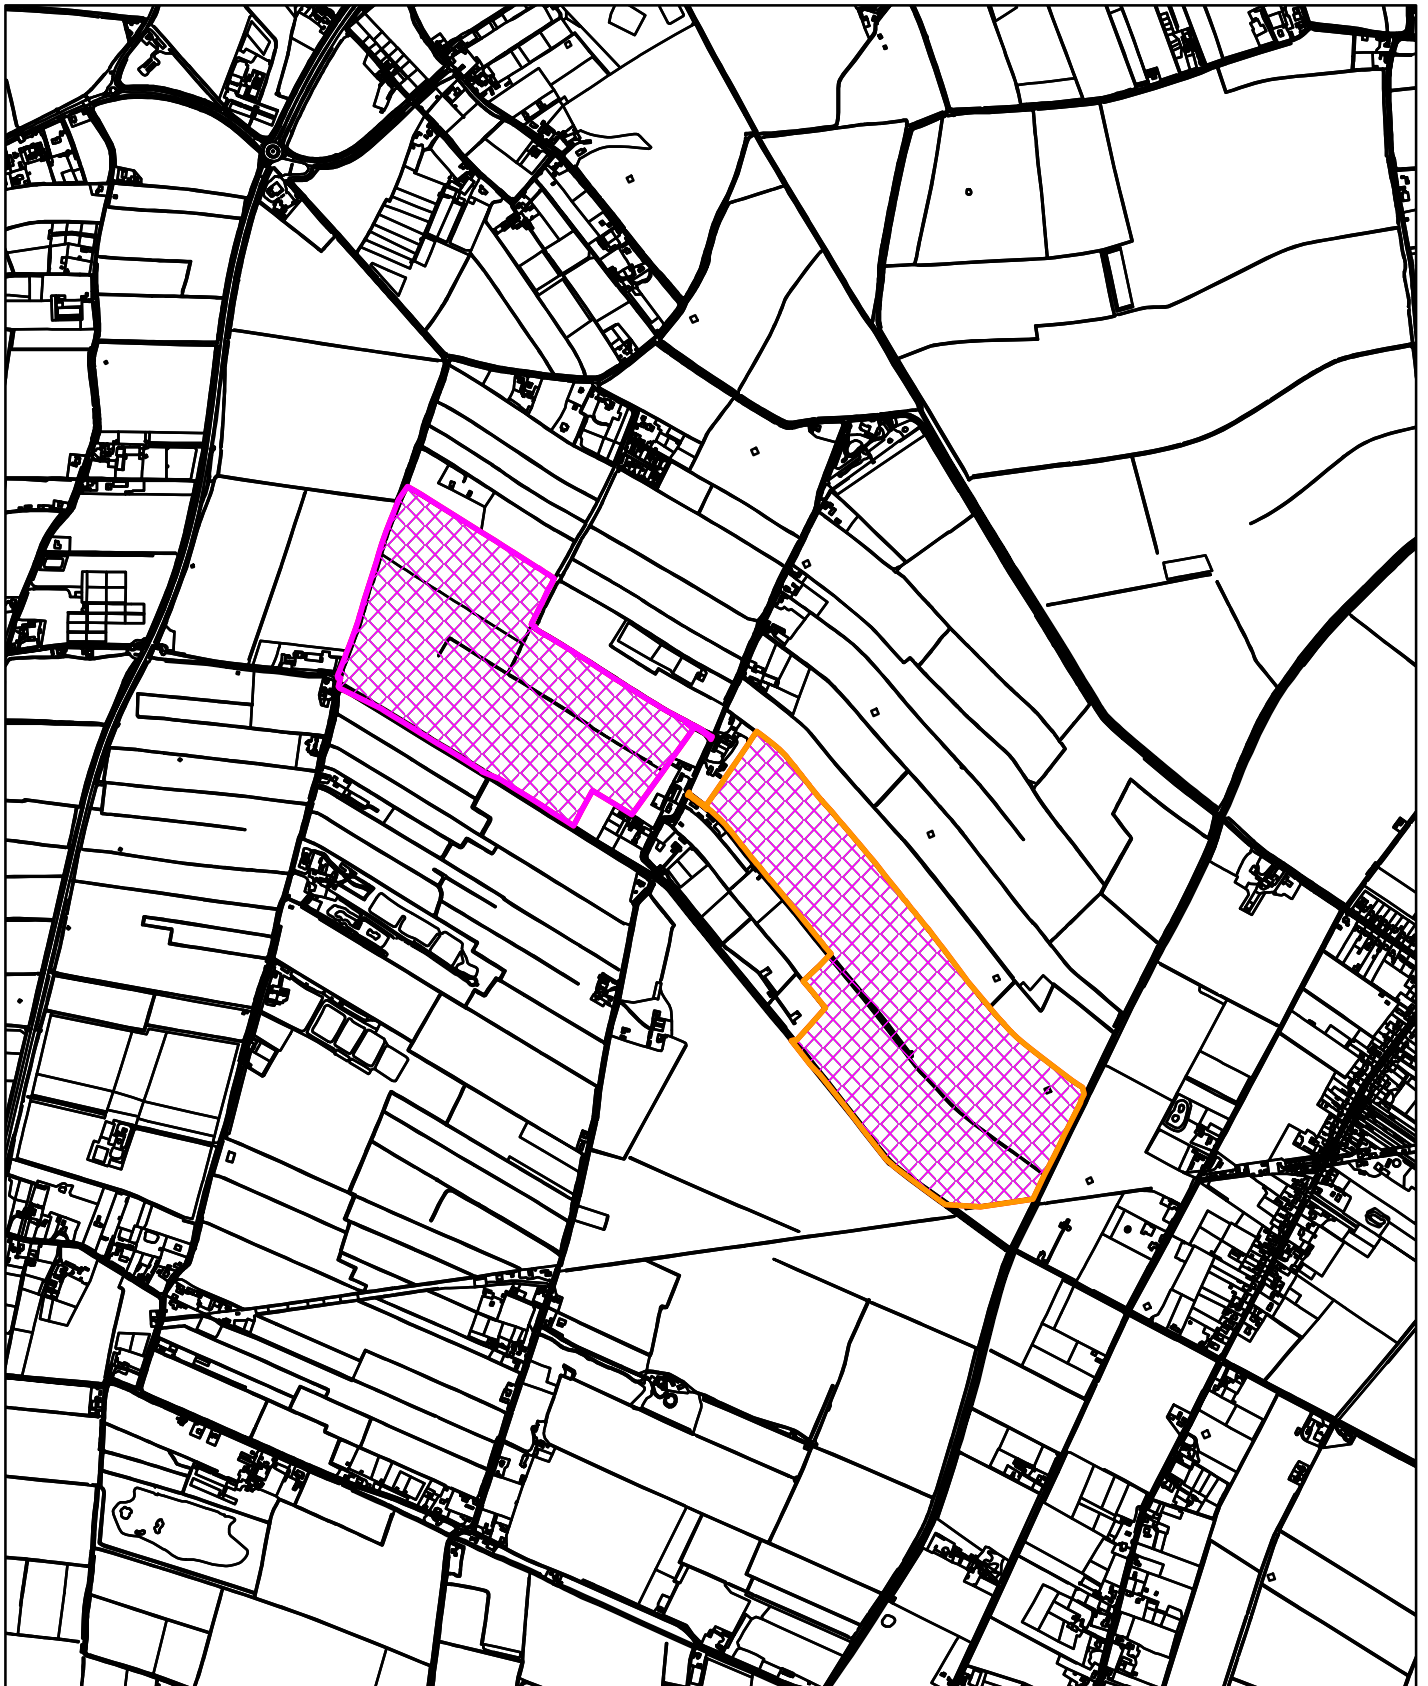

22/01987FM

Land SE of Poplar Farm Harps Hall Road Walton Highway PE14 7DL

© Crown copyright and database rights 2022
Ordnance Survey 100024314

12/04/2023